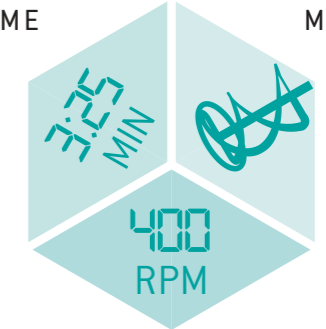

OPTIMIZED FOR PERFECTION

XQ

MIXTIME

MIXPADDLE